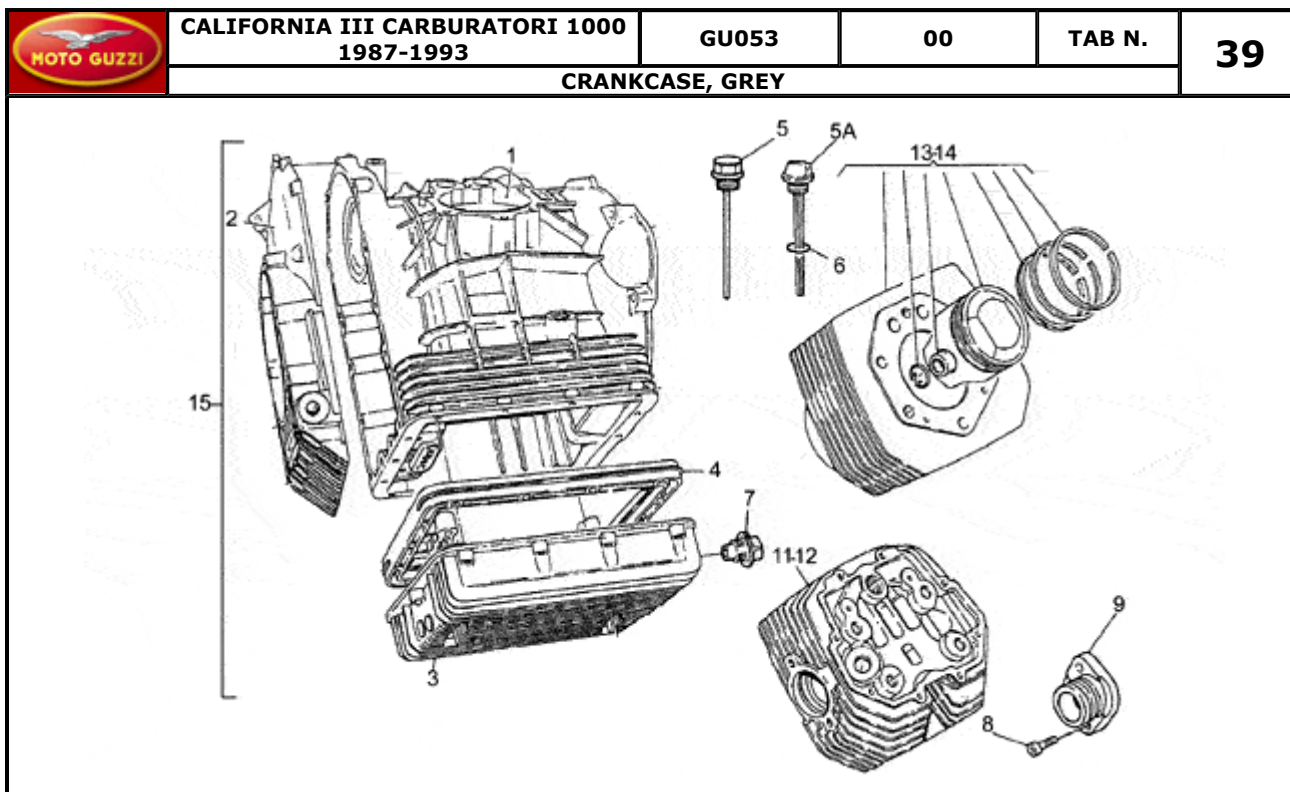

Pos.	Description	Year	I_M	Country	Version	Code	Q.ty	P.Cod.
1	Crankcase	-	-	-	-	GU28000778	1	
2	Timing system cover	-	-	-	-	GU30001461	1	
3	Oil sump grey	-	-	-	-	GU30003560	1	
4	Motor oil flange	-	-	-	-	GU30003260	1	
5	Oil plug	-	-	-	M4	GU30004910	1	
	Oil filler plug	-	-	-	M3	GU28004950	1	
6	O-ring 17,86X2,62	-	-	-	M4	GU90706178	1	
7	Oil unload plug	-	-	-	-	GU12003702	1	
8	Hex socket screw M6X25	-	-	-	-	GU98622325	2	
9	Intake manifold	-	-	-	-	GU29115051	2	
11	RH cylinder head, grey	-	-	-	-	GU28022146	1	
12	LH cylinder head, grey	-	-	-	-	GU28022246	1	
13	Cylinder, complete	-	-	-	-	GU29060252	1	
14	Cylinder, complete	-	-	-	-	GU29060152	1	
15	Engine w/o gearbox	-	-	-	-	GU29991051	1