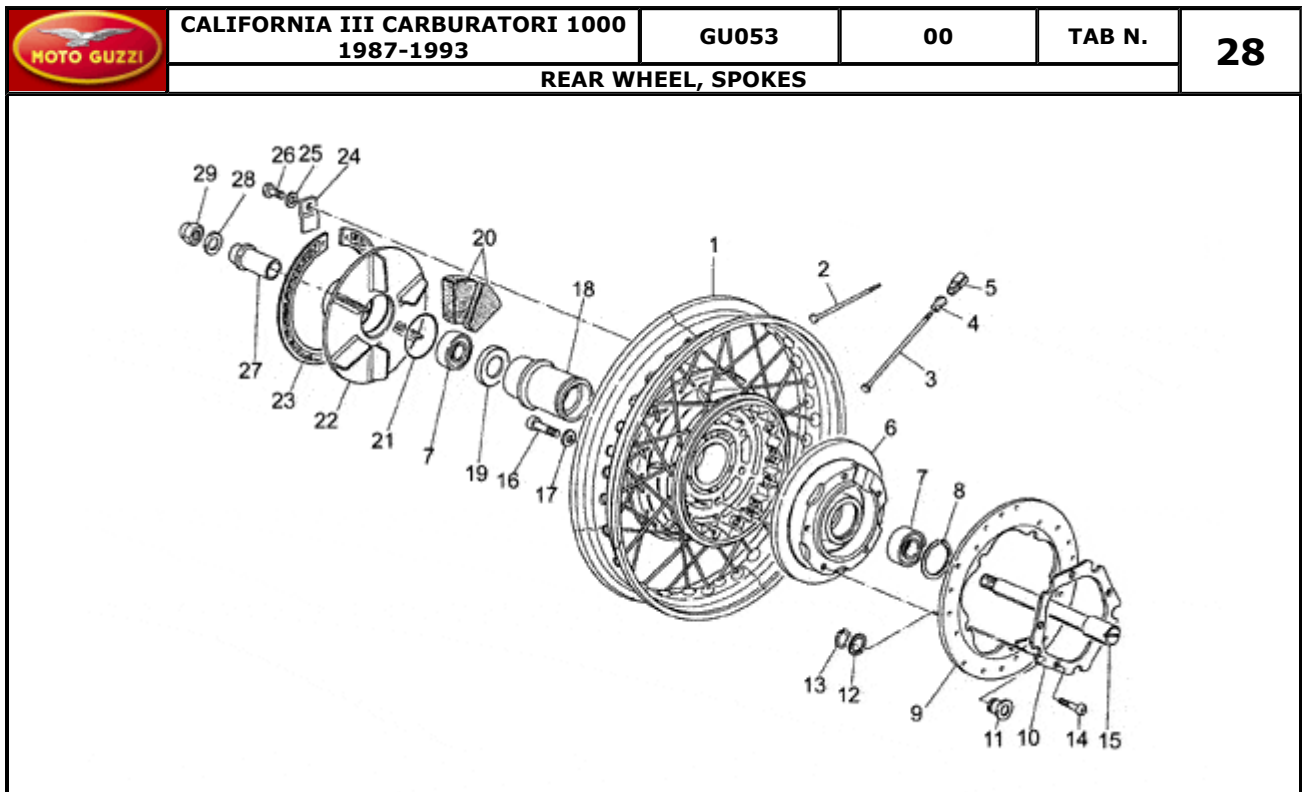

Pos.	Description	Year	I_M	Country	Version	Code	Q.ty	P.Cod.
1	Rear wheel(complete)	-	-	-	-	GU28630633	1	
2	Short spoke	-	-	-	-	GU28631133	20	
3	Long spoke	-	-	-	-	GU28611633	20	
4	Nipple	-	-	-	-	GU28611733	40	
5	Counterweight 15 gr.	-	-	-	-	GU12616101	1	
	Counterweight 20 gr.	-	-	-	-	GU12616102	1	
	Counterweight 30 gr.	-	-	-	-	GU12616103	1	
6	Flange	-	-	-	-	GU30632460	1	
7	Ball bearing 20X47X14	-	-	-	-	GU92204220	2	
8	Circlip 47X50,5	-	-	-	-	GU90272047	1	
9	Outer brake disk	-	-	-	-	GU28613670	1	
10	Inner brake disk	-	-	-	-	GU28613770	1	
11	Bush	-	-	-	-	GU28613560	5	
12	Belleville spring	-	-	-	-	GU28618860	5	
13	Circlip	-	-	-	-	GU90271022	5	
14	Screw	-	-	-	-	GU98230825	5	
15	Rear wheel spindle	-	-	-	-	GU28633300	1	
16	Screw M8X30	-	-	-	-	GU98622430	6	
17	Washer 8,4X13X0,8	-	-	-	-	GU14615901	6	
18	Spacer	-	-	-	-	GU14634051	1	
19	Cup	-	-	-	-	GU17633550	1	
20	Rubber cush drive hub	-	-	-	-	GU01336800	12	
21	O-ring	-	-	-	-	GU90706490	1	
22	Flexible coupling disc	-	-	-	-	GU14335203	1	
23	Snap ring	-	-	-	-	GU14335303	1	
24	Plate	-	-	-	-	GU17335950	1	
25	Notched washer	-	-	-	-	GU95021106	1	
26	Screw	-	-	-	-	GU98054312	1	
27	Spacer	-	-	-	-	GU17634150	1	
28	Washer	-	-	-	-	GU14634400	1	
29	Nut	-	-	-	-	GU29616450	1	