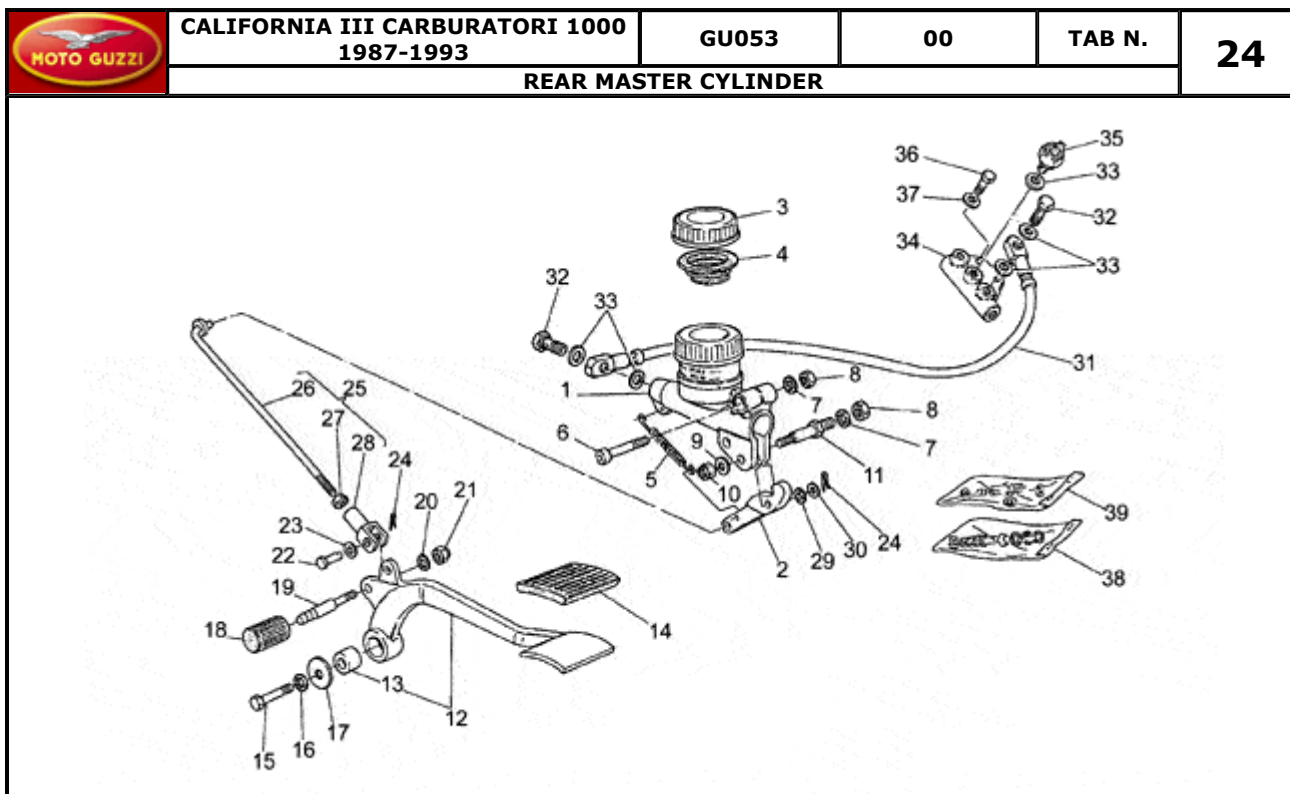

Pos.	Description	Year	I_M_	Country	Version	Code	Q.ty	P.Cod.
1	Rear master cylinder	-	-	-	02599N-E- O6	GU29667000	1	
2	Pump control lever	-	-	-	-	GU17667550	1	
3	Cover	-	-	-	-	GU14661100	1	
4	Diaphragm	-	-	-	-	GU14661300	1	
5	Spring	-	-	-	-	GU17667650	1	
6	Screw M8X40	-	-	-	-	GU98620440	1	
7	Spring washer	-	-	-	-	GU95021108	2	
8	Nut M8X1,25	-	-	-	-	GU92602208	2	
9	Washer	-	-	-	-	GU95000206	1	
10	Nut M6x1	-	-	-	-	GU92630206	1	
11	Pin	-	-	-	O2	0000000	1	
12	Brake lever	-	-	-	-	GU18675950	1	
13	Bush 19 mm	-	-	-	-	GU18252050	1	
14	Rubber pedal	-	-	-	-	GU43262180	1	
15	Screw	-	-	-	-	GU98230816	1	
16	Spring washer 8x15x0,3	-	-	-	-	GU61270300	1	
17	Washer	-	-	-	-	GU18259151	1	
18	Rubber pedal	-	-	-	-	GU13432640	1	
19	Pin	-	-	-	-	GU18678350	1	
20	Notched washer	-	-	-	-	GU95021106	1	
21	Nut	-	-	-	-	GU92602206	1	
22	Pin	-	-	-	-	GU95770265	1	
23	Washer	-	-	-	-	GU95129110	1	
24	Split pin	-	-	-	-	GU95500222	2	
25	Change gear tie rod compl.	-	-	-	-	GU29675050	1	
26	Tie rod	-	-	-	-	GU29675150	1	
27	Nut	-	-	-	-	GU92690074	1	
28	Coupling	-	-	-	-	GU95740176	1	
29	Spring washer	-	-	-	-	GU95129130	1	
30	Washer 7,5x13x1	-	-	-	-	GU95100173	1	
31	Pipe	-	-	-	-	GU17658550	1	
32	Oil pipe screw *	-	-	-	-	GU95990028	2