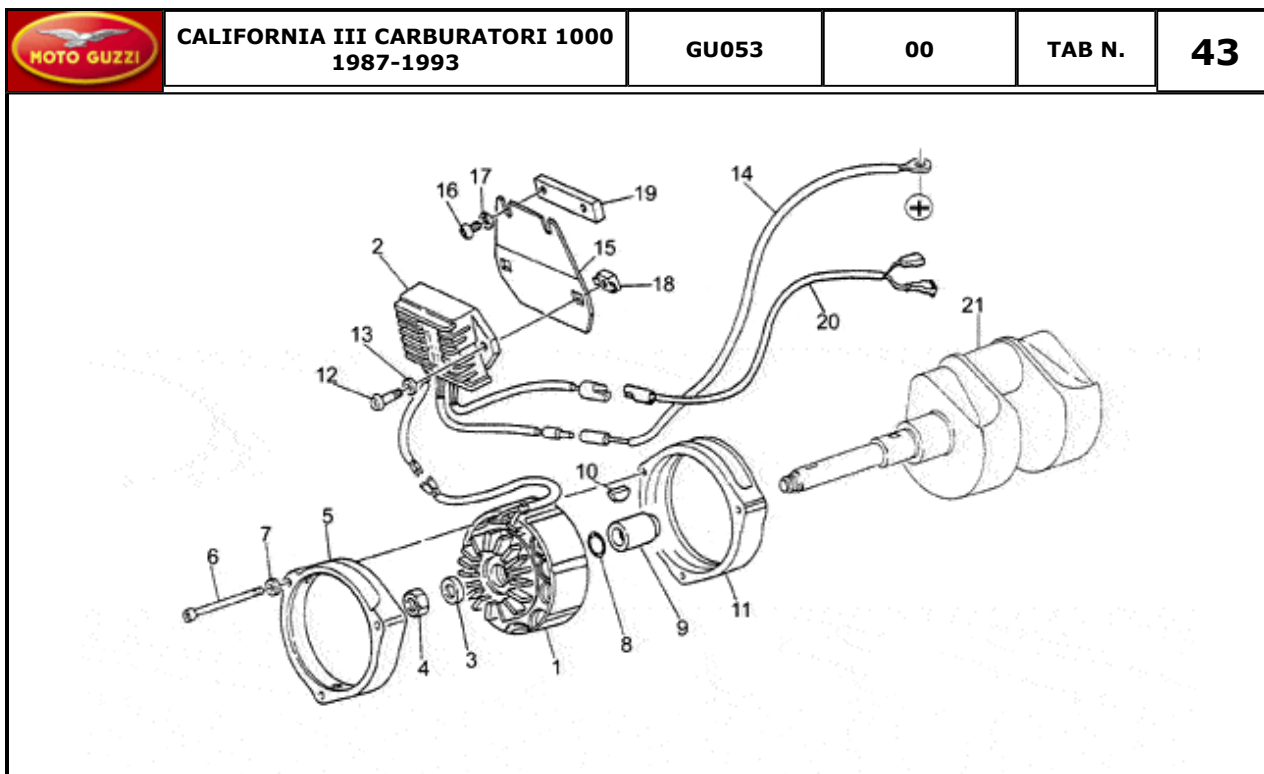

Pos.	Description	Year	I_M_	Country	Version	Code	Q.ty	P.Cod.
1	Generator - Regulator	-	-	-	-	GU37712405001	1	
2	Voltage regulator	-	-	-	-	GU37703805	1	
3	Washer	-	-	-	M5	GU30714200	1	
	Washer 16,25x24,5x5	-	-	-	M6	GU30714201	1	
4	Low nut M12x1,25	-	-	-	M5	GU92602512	1	
	Nut M16X1,5	-	-	-	M6	GU92603516	1	
5	Front calotte	-	-	-	-	GU29711460	1	
6	Screw	-	-	-	-	GU98620265	3	
7	Washer 5,9X3X0,8	-	-	-	-	GU29217960	3	
8	O-ring 17,86X2,62	-	-	-	-	GU90706178	1	
9	Spacer	-	-	-	-	GU37712306	1	
10	Transmission key	-	-	-	-	GU91600450	1	
11	Rear cap	-	-	-	-	GU29711960	1	
12	Screw	-	-	-	-	GU98230620	2	
13	Special washer	-	-	-	-	GU61013800	2	
14	Battery leads	-	-	-	-	GU29726461	1	
15	Support plate	-	-	-	-	GU29704060	1	
16	Top screw	-	-	-	-	GU98230822	2	
17	Spring washer 8x15x0,3	-	-	-	-	GU61270300	2	
18	Captive nut	-	-	-	-	GU92660601	2	
19	Plate	-	-	-	-	GU17451750	1	
20	Main wiring harness	-	-	-	-	GU29727551	1	
21	Drive shaft	-	-	-	-	GU29064161	1