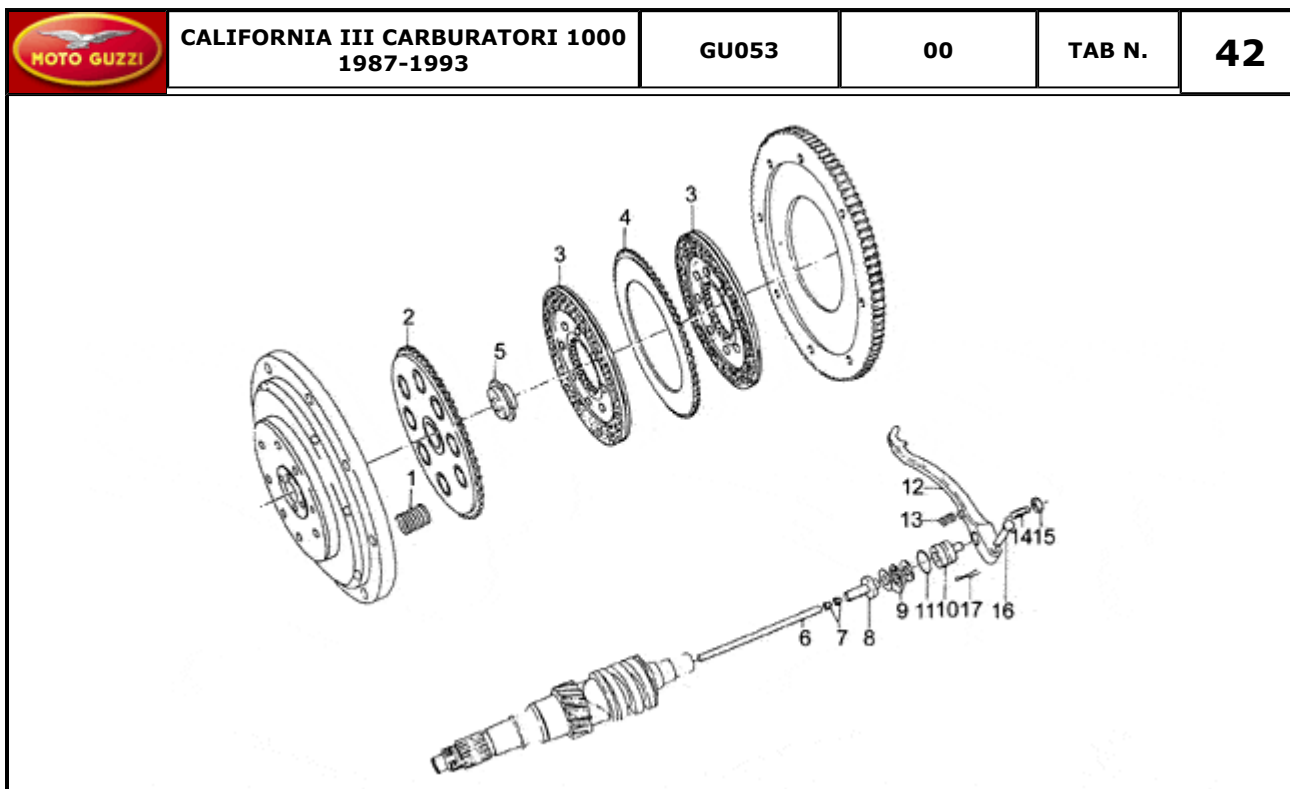

Pos.	Description	Year	I_M	Country	Version	Code	Q.ty	P.Cod.
1	Clutch spring	-	-	-	-	GU13084100	8	
2	Disc	-	-	-	-	GU12082901	1	
3	Clutch disc	-	-	-	M1-N	GU28084460	2	
	Clutch plate complete	-	-	-	M2	GU03084401	2	
4	Intermediate plate	-	-	-	-	GU12082300	1	
5	Cup	-	-	-	-	GU12082800	1	
6	Rod	-	-	-	-	GU14085700	1	
7	Bush	-	-	-	-	GU14085900	2	
8	Inner body	-	-	-	-	GU14086000	1	
9	Thrust bearing	-	-	-	-	GU12087001	1	
10	Outer body	-	-	-	-	GU14086100	1	
11	O-ring 17,13x2,62	-	-	-	-	GU90706170	1	
12	Clutch release shaft	-	-	-	-	GU14090202	1	
13	Lever return spring	-	-	-	-	GU94321105	1	
14	Adjuster screw	-	-	-	-	GU14090400	1	
15	Nut M8X1	-	-	-	-	GU92602508	1	
16	Pin 7x39	-	-	-	-	GU95780271	1	
17	Split pin	-	-	-	-	GU95500222	1