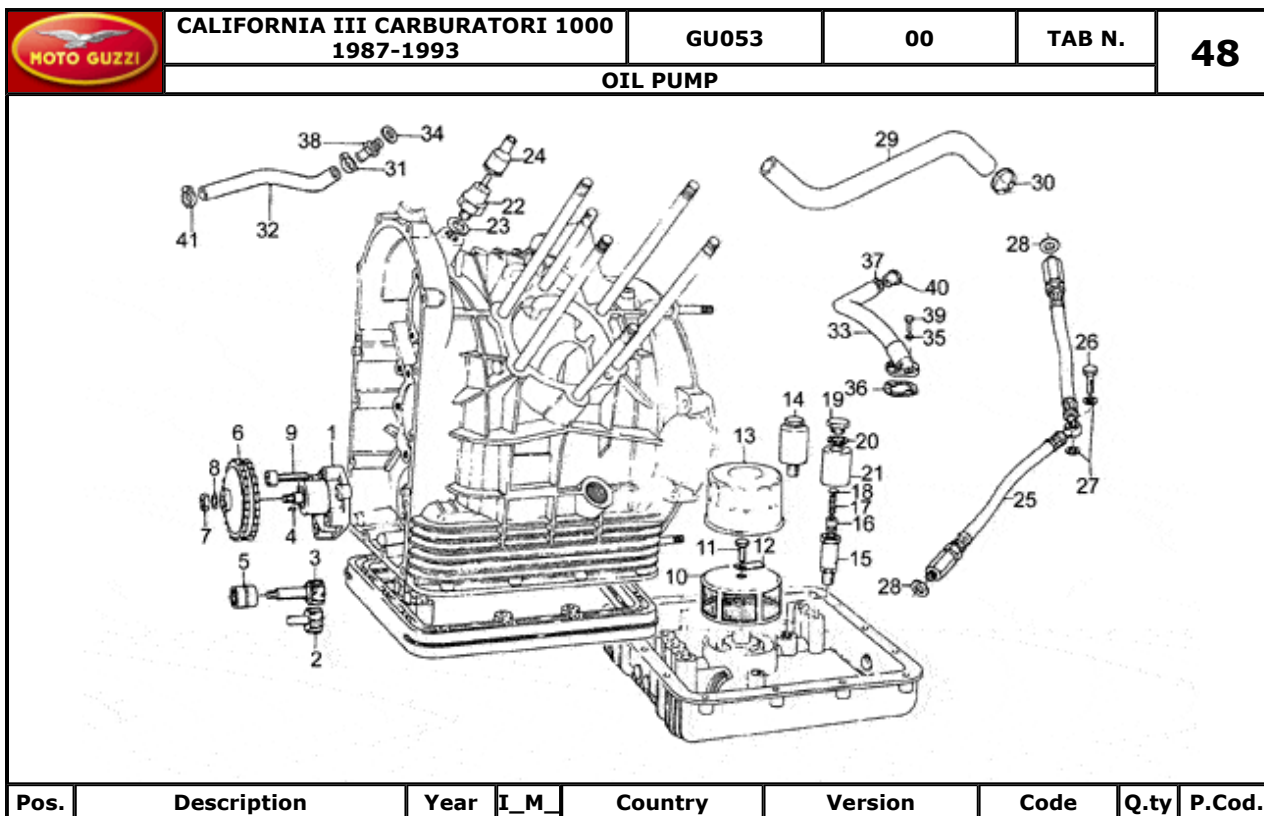

Pos.	Description	Year	I_M_	Country	Version	Code	Q.ty	P.Cod.
1	Oil pump	-	-	-	M8	-	GU30146400	1
	Oil pump	-	-	-	M7	-	0000000	1
2	Driven gear	-	-	-	M7	-	GU13148400	1
3	Drive gear	-	-	-	M8	-	GU13147800	1
4	Transmission key	-	-	-	-	-	GU13148300	1
5	Roller bearing 10x22x20	-	-	-	-	-	GU92252210	1
6	Oil pump gear	-	-	-	M7	-	GU13147701	1
	Oil pump gear	-	-	-	M8	-	GU30147700	1
7	Nut	-	-	-	-	-	GU92602308	1
8	Spring washer	-	-	-	-	-	GU95120085	1
9	Screw M8X30	-	-	-	-	-	GU98622430	4
10	Oil filter	-	-	-	-	-	GU14152200	1
11	Hex screw M6X16	-	-	-	-	-	GU98054316	1
12	Plate	-	-	-	-	-	GU95187006	1
13	Oil filter 61 mm	-	-	-	-	-	GU14153000	1
14	Oil valve cpl.	-	-	-	-	-	GU03158200	1
15	Valve body	-	-	-	-	-	GU10158701	1
16	Piston	-	-	-	-	-	GU12150900	1
17	Valve spring	-	-	-	-	-	GU94321072	1
18	Bottom	-	-	-	-	-	GU12150700	1
19	Plug	-	-	-	-	-	GU12159000	1
20	Washer 14,5X20X1	-	-	-	-	-	GU95100523	2
21	Cup	-	-	-	-	-	GU14158800	1
22	Pressure sensor	-	-	-	-	-	GU17768750	1
23	Gasket 12,25	-	-	-	-	-	GU12006400	1
24	Cap	-	-	-	-	-	GU12717600	1
25	Pipe	-	-	-	-	-	GU01153600	1
26	Screw	-	-	-	-	-	GU95990037	5
27	Gasket 8,25x15x1	-	-	-	-	-	GU12154200	2
28	Gasket	-	-	-	-	-	GU25656102	2
29	Pipe	-	-	-	-	-	GU28157450	1
30	Hose clamp	-	-	-	-	-	GU12157800	2
31	Hose clamp	-	-	-	-	-	GU93305017	2
32	Rubber pipe 12,5X7,8 5/16"	-	-	-	-	-	GU00823956080	2