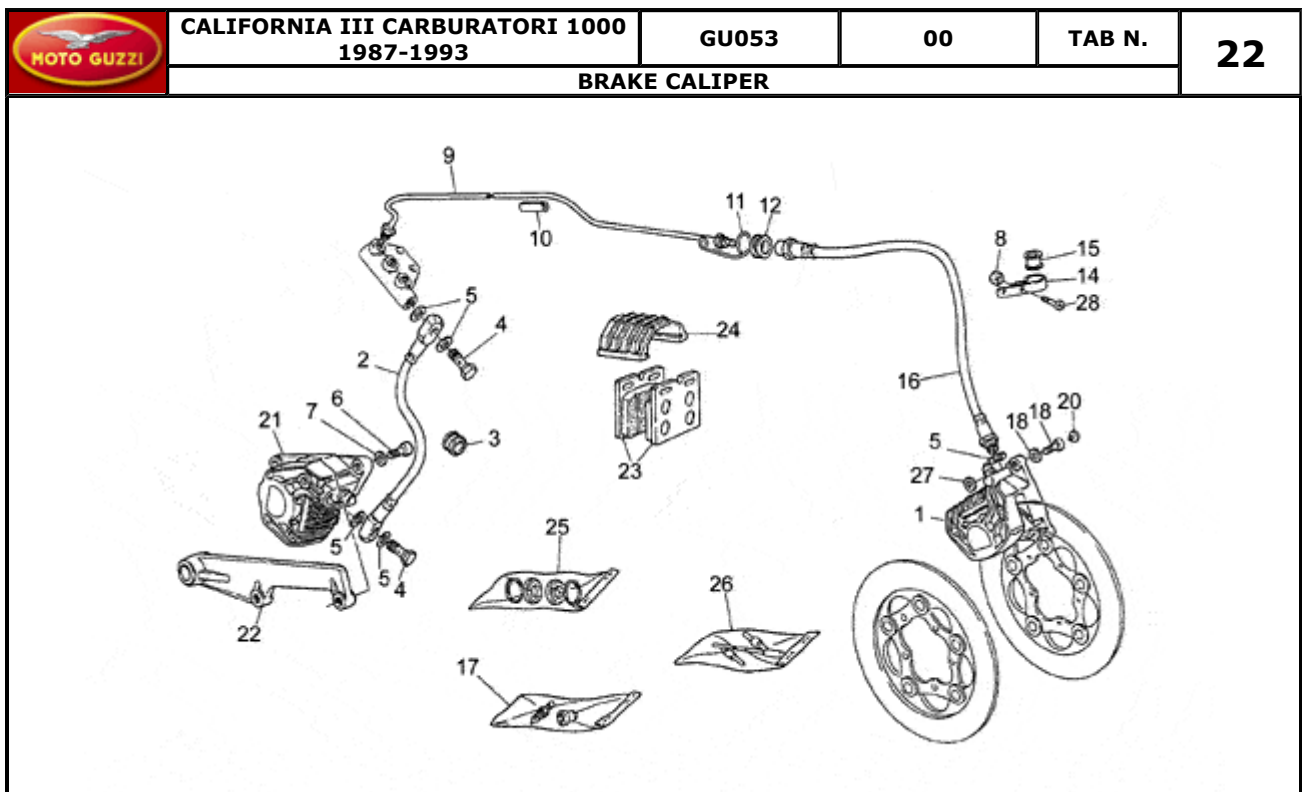

Pos.	Description	Year	I_M	Country	Version	Code	Q.ty	P.Cod.
1	Brake caliper	-	-	-	-	GU28652301	1	
2	Calliper-divider pipe	-	-	-	-	GU28657501	1	
3	Rubber spacer	-	-	-	-	GU91551131	1	
4	Oil pipe screw *	-	-	-	-	GU95990028	2	
5	Gasket	-	-	-	-	GU25656100	4	
6	Screw 25 mm	-	-	-	-	GU98622525	2	
7	Washer 10,5X18X0,8	-	-	-	-	GU95129180	2	
8	Nut M4x0,7	-	-	-	-	GU92630104	1	
9	Pipe	-	-	-	-	GU28658760	1	
10	Piston ring	-	-	-	-	GU17659650	1	
11	Eyelet	-	-	-	-	GU28659750	1	
12	Ring	-	-	-	-	GU91551120	1	
14	Hose clamp	-	-	-	-	GU17658360	1	
15	Ring	-	-	-	-	GU17658260	1	
16	Brake hose	-	-	-	-	GU17658860	1	
17	Bleeder+cap	-	-	-	-	GU17659260	2	
18	Screw 25 mm	-	-	-	-	GU98622525	2	
19	Washer 10,5X18X0,8	-	-	-	-	GU95129180	2	
20	Plug	-	-	-	-	GU23943510	4	
21	RH front brake caliper	-	-	-	-	GU28653001	1	
22	Rear brake caliper support	-	-	-	-	GU28635800	1	
23	Pads (pair) Frendo 222	-	-	-	-	GU28654601	2	
24	Brake caliper cover	-	-	-	-	GU17654760	2	
25	Brake caliper rev. kit	-	-	-	-	GU14659000	2	
26	Pins+Caliper springs	-	-	-	-	GU14659100	2	
27	Clearance washer 0,5 mm	-	-	-	-	GU95100332	1	
	Clearance washer 0,8 mm	-	-	-	-	GU95100333	1	
28	Screw	-	-	-	-	GU98280410	1