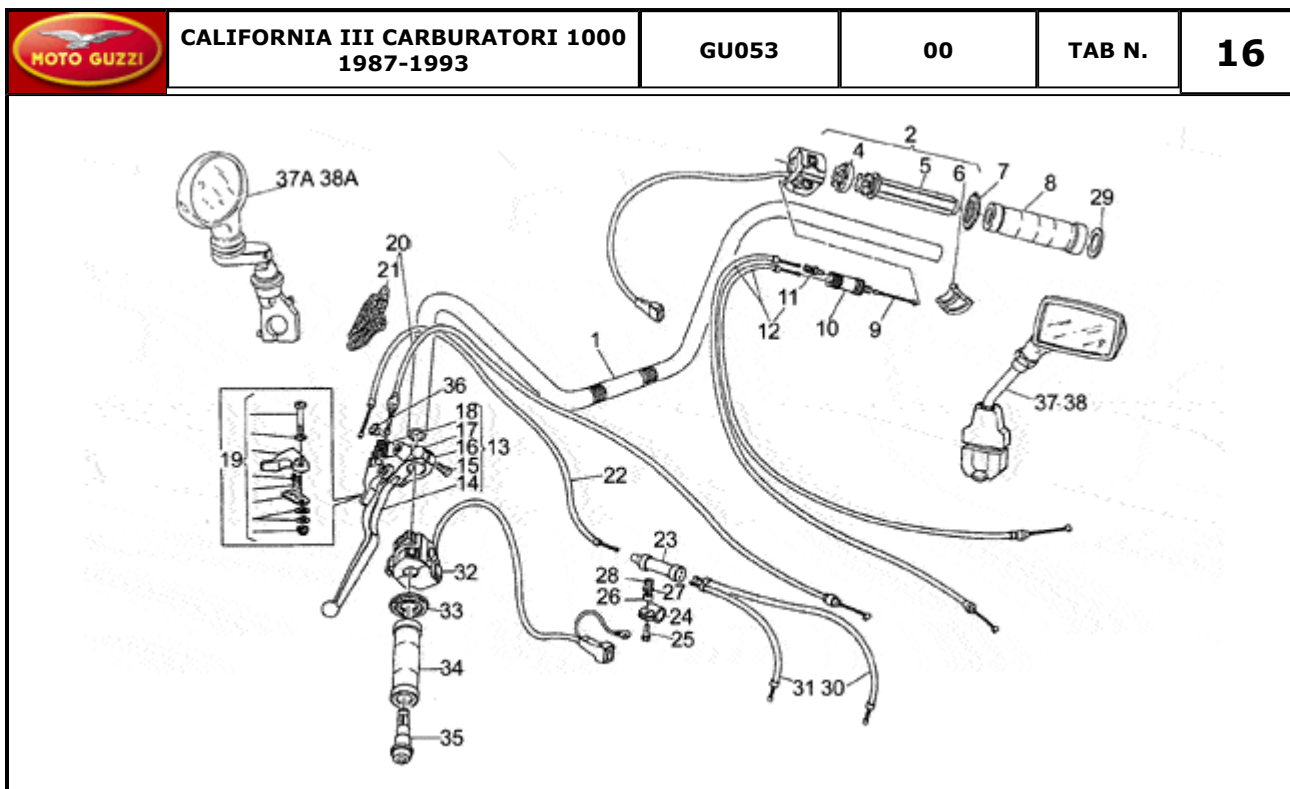

Pos.	Description	Year	I_M	Country	Version	Code	Q.ty	P.Cod.
1	Handlebar	-	-	-	-	GU29600360	1	
2	Throttle	-	-	-	-	GU27603400	1	
4	Steering block	-	-	-	-	GU27604415	1	
5	Mobile body	-	-	-	-	GU27603815	1	
6	Cable guide	-	-	-	-	GU27604515	1	
7	Ring	-	-	-	-	GU27603620	1	
8	RH hand grip	-	-	-	-	GU27603520	1	
9	Throttle cable	-	-	-	-	GU28117578	1	
10	Splitter	-	-	-	-	GU28117478	1	
11	Adjuster screw	-	-	-	-	GU28607678	2	
12	Splitter-carburettor cable	-	-	-	-	GU29117770	2	
13	Clutch lever cpl.	-	-	-	-	GU30605530	1	
14	Clutch lever cpl.	-	-	-	-	GU30605530	1	
15	Screw	-	-	-	-	GU27601215	2	
16	U-bolt	-	-	-	-	GU27601015	1	
17	Clutch lever U-bolt	-	-	-	-	GU27601815	1	
18	Register	-	-	-	-	GU30602500	1	
19	Starter lever	-	-	-	-	GU27659415	1	
20	Clutch cable m8x1,25	-	-	-	-	GU29093070	1	
	Clutch cable	-	-	-	-	GU29093071	1	
21	Protection	-	-	-	-	GU27663815	1	
22	Choke cable	-	-	-	-	GU29132870	1	
23	Splitter	-	-	-	-	GU30607910	1	
24	Hose clamp	-	-	-	-	GU19133400	1	
25	Screw	-	-	-	-	GU98054220	1	
26	Spacer	-	-	-	-	GU91180607	1	
27	Washer	-	-	-	-	GU95000205	1	
28	Nut	-	-	-	-	GU92630105	1	
29	Nylon washer	-	-	-	-	GU29606970	1	
30	RH choke cable	-	-	-	-	GU29133550	1	
31	LH choke cable	-	-	-	-	GU29134050	1	
32	LH lights selector	-	-	-	-	GU27738015	1	
33	Ring	-	-	-	-	GU27603120	1