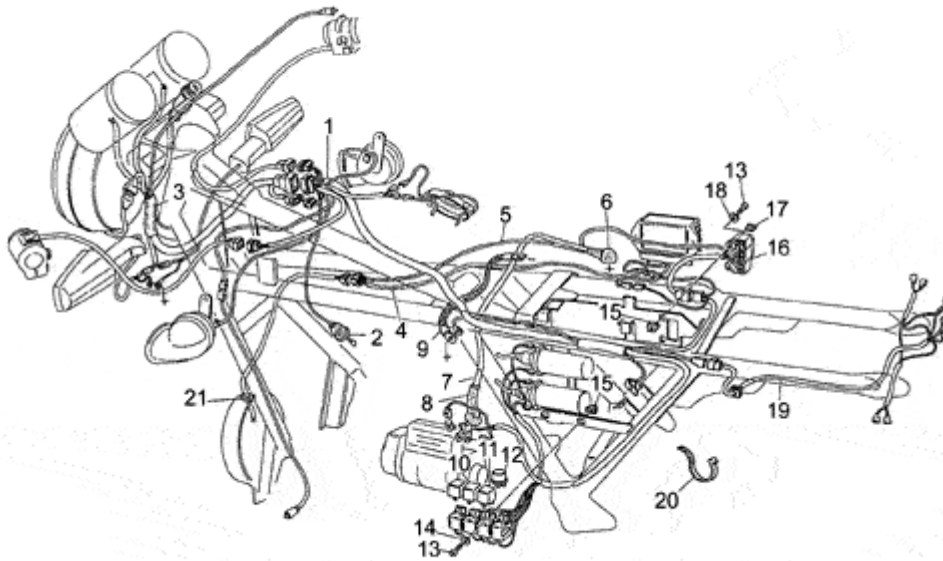

CALIFORNIA III CARBURATORI 1000 1987-1993	GU053	00	TAB N.	14
	ELECTRICAL SYSTEM				

Pos.	Description	Year	I_M	Country	Version	Code	Q.ty	P.Cod.
1	Electrical system	-	-	-	C-DR	-	GU29747170	1
	Electrical system	-	-	-	AE	-	GU29747171	1
	Electrical system	-	-	-	DR-M	-	GU29747150	1
2	Cap	-	-	-	-	-	GU12717600	1
3	Dashboard cable	-	-	-	1A	-	GU29747250	1
	Dashboard cable	-	-	-	2A	-	GU29747251	1
	Dashboard cable	-	-	-	C	-	GU29747252	1
4	Alternator-regulator wiring	-	-	-	-	-	GU29725850	1
5	Battery-alternator cable	-	-	-	-	-	GU29726450	1
6	Cap	-	-	-	-	-	GU23707100	1
7	Wire	-	-	-	-	-	GU14748450	1
8	Cap	-	-	-	-	-	GU19707100	1
9	Ground-battery lead	-	-	-	-	-	GU28747960	1
10	Starting relay	-	-	-	V	-	GU30732510	1
	Siren relay	-	-	-	B	-	GU28732560	2
11	Lateral stand switch	-	-	-	-	-	GU29732550	1
12	Flasher unit	-	-	-	-	-	GU17750520	1
13	Screw	-	-	-	-	-	GU98202516	4
14	Washer	-	-	-	-	-	GU95004205	2
15	Captive nut	-	-	-	-	-	GU92660501	4
16	Fuse holder box	-	-	-	-	-	GU30743000	1
17	Fuse 15A	-	-	-	-	-	GU28742560	6
18	Washer 5,25x14x1,5	-	-	-	-	-	GU95100059	2
19	Taillight wiring harness.	-	-	-	-	-	GU23747310	1
20	Hose clamp 3,6x20,6	-	-	-	-	-	GU14609650	1
21	Rubber spacer	-	-	-	-	-	GU19007700	1