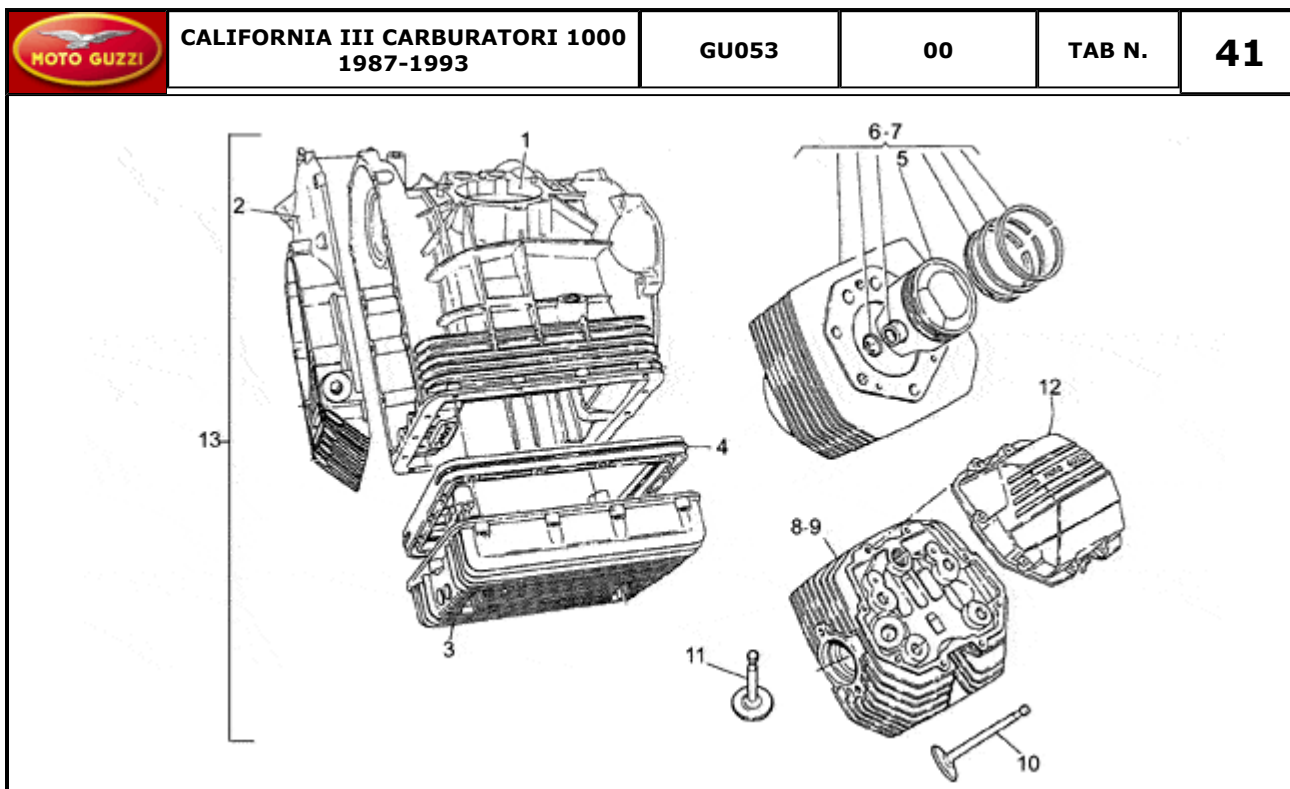

Pos.	Description	Year	I_M_	Country	Version	Code	Q.ty	P.Cod.
1	Crankcase	-	-	-	-	GU14000765	1	
2	Timing system cover, blank	-	-	-	-	GU29001453	1	
3	Engine oil sump, blank	-	-	-	-	GU14003501	1	
4	Motor oil flange	-	-	-	-	GU14003240	1	
5	Piston	-	-	-	-	GU30060410	2	
6	Cylinder with piston assy., RH	-	-	-	-	GU30060110	1	
7	Cylinder with piston assy., LH	-	-	-	-	GU30060111	1	
8	RH head	-	-	-	-	GU30022110	1	
9	LH head	-	-	-	-	GU30022210	1	
10	Intake valve	-	-	-	-	GU30036010	2	
11	Exhaust valve	-	-	-	-	GU30036110	2	
12	Valve cover, blank	-	-	-	-	GU14023560	2	
13	Engine w/o gearbox	-	-	-	-	GU30991010	1