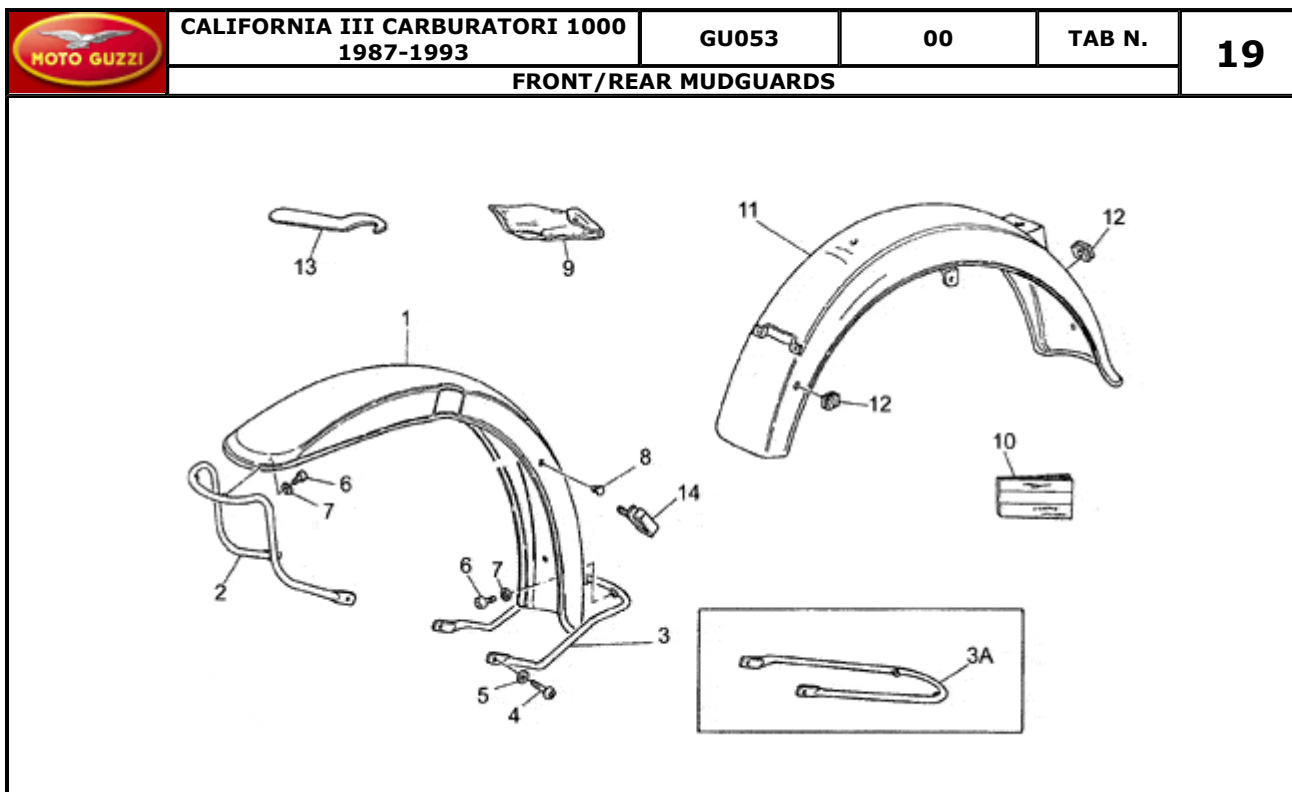

Pos.	Description	Year	I_M	Country	Version	Code	Q.ty	P.Cod.
1	Front mudguard	-	-	-	-	gr	GU294343602	1
	Front mudguard, chrome	-	-	-	-	-	GU30434388	1
	Front mudguard	-	-	-	-	a-b	GU29434354	1
2	Upper support	-	-	-	-	-	GU29435750	1
3	Lower support	-	-	-	1T	-	GU29435950	1
	Lower support	-	-	-	2T	-	GU29435960	1
4	Screw	-	-	-	-	-	GU98230816	4
5	Spring washer 8x15x0,3	-	-	-	-	-	GU61270300	4
6	Screw	-	-	-	-	-	GU98822314	4
7	Washer	-	-	-	-	-	GU95000206	4
8	Rubber spacer	-	-	-	-	-	GU93180050	2
9	Toolkit	-	-	-	-	-	GU28929940	1
10	Operator's handbook	-	-	I	-	-	GU29900060	1
	Operator's handbook	-	-	D-F-UK	-	-	GU29900061	1
11	Rear mudguard, chrome	-	-	-	-	gr	GU294370502	1
	Rear mudguard	-	-	-	-	a-b	GU29437052	1
	Rear mudguard	-	-	-	-	az-v	GU29437072	1
12	Rubber spacer	-	-	-	-	-	GU91551099	2
13	Shock abs. adj. Wrench	-	-	-	-	-	GU28912740	1
14	Fairlead	-	-	-	-	-	GU29436550	2