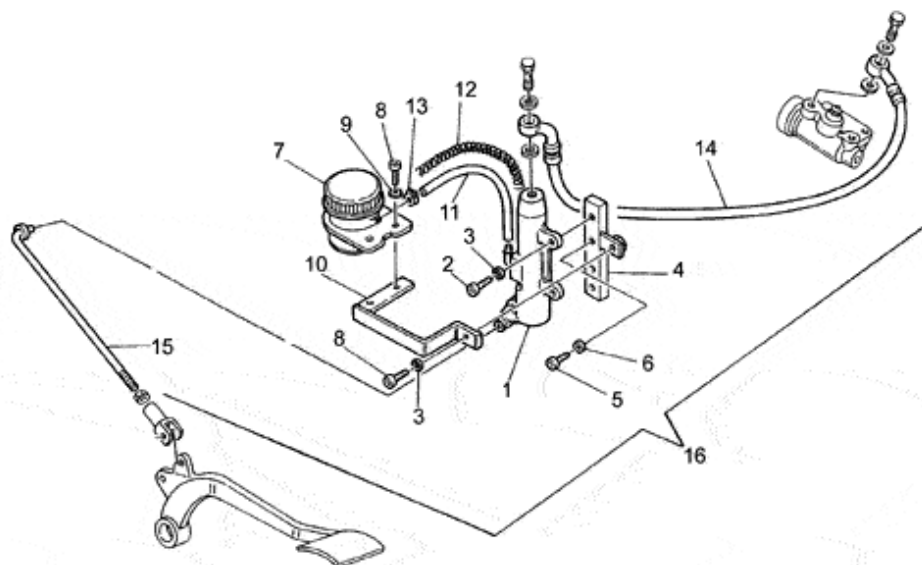

CALIFORNIA III CARBURATORI 1000 1987-1993	GU053	00	TAB N.	13
	REAR BRAKE M.CYL. MOD.GROUP				

Pos.	Description	Year	I_M_	Country	Version	Code	Q.ty	P.Cod.
1	Rear master cylinder	-	-	-	-	GU30666960	1	
2	Screw	-	-	-	-	GU98622320	2	
3	Washer 6,4x10x0,7	-	-	-	-	GU14217901	3	
4	Support plate	-	-	-	-	GU30666760	1	
5	Screw	-	-	-	-	GU98054412	2	
6	Washer 8,4X13X0,8	-	-	-	-	GU14615901	2	
7	Brake oil tank	-	-	-	-	GU65663500	1	
8	Screw	-	-	-	-	GU98622310	3	
9	Washer	-	-	-	-	GU95000206	2	
10	Oil tank plate	-	-	-	-	GU30666060	1	
11	Rear brake hose	-	-	-	-	GU00823950050	1	
12	Spring	-	-	-	-	GU30665860	1	
13	Hose clamp	-	-	-	-	GU19157800	2	
14	Rear brake hose	-	-	-	-	GU30658561	1	
15	Tie rod	-	-	-	-	GU30675160	1	
16	Rear brake master cyl.kit	-	-	-	-	GU30999660	1