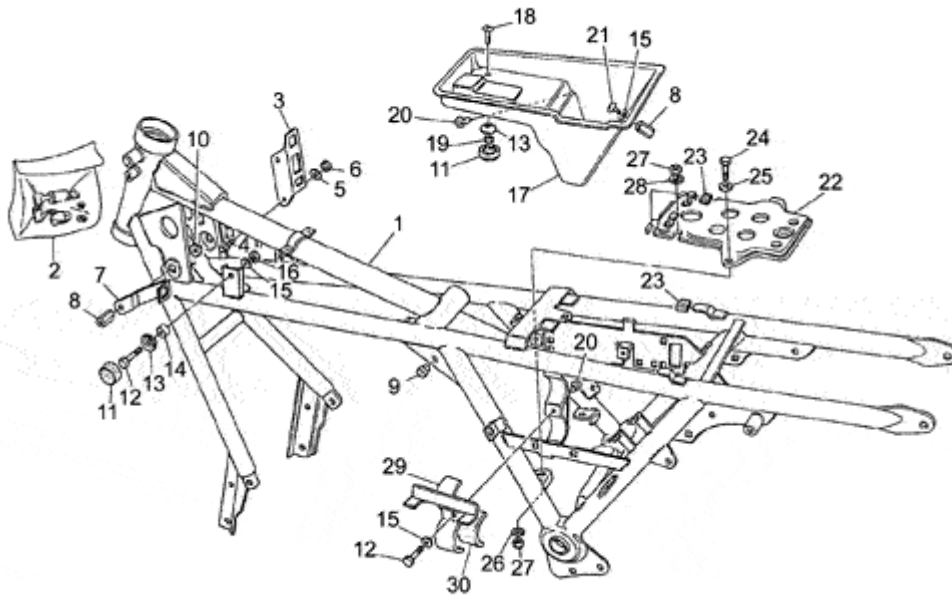

CALIFORNIA III CARBURATORI 1000 1987-1993	GU053	00	TAB N.	31
	FRAME				

Pos.	Description	Year	I_M	Country	Version	Code	Q.ty	P.Cod.
1	Frame	-	-	-	-	GU29400150	1	
2	Steering lock	-	-	-	-	GU28782550	1	
3	RH plate	-	-	-	-	GU29749750	1	
4	Screw	-	-	-	-	GU98054312	2	
5	Special washer	-	-	-	-	GU61013800	2	
6	Nut	-	-	-	-	GU92602206	2	
7	LH plate	-	-	-	-	GU29749850	1	
8	Stud bolt	-	-	-	-	GU29469250	4	
9	Plug	-	-	-	-	GU93180080	1	
10	Captive nut	-	-	-	-	GU92660601	2	
11	Drift	-	-	-	-	GU39103400	4	
12	Screw	-	-	-	-	GU98054318	3	
13	Disc	-	-	-	-	GU39103500	4	
14	Spacer	-	-	-	-	GU91180605	2	
15	Special washer	-	-	-	-	GU61013800	7	
16	Nut	-	-	-	-	GU92601206	2	
17	Toolbox	-	-	-	-	GU29479651	1	
18	Screw	-	-	-	-	GU98326009	2	
19	Nut	-	-	-	-	GU92602206	2	
20	Drift	-	-	-	-	GU19705900	4	
21	Screw	-	-	-	-	GU98326010	2	
22	Plate	-	-	-	-	GU29418250	1	
23	Rubber spacer	-	-	-	-	GU29461450	1	
24	Hex screw M8X16	-	-	-	-	GU98054416	5	
25	Washer	-	-	-	-	GU95004208	5	
26	Spring washer	-	-	-	-	GU95021108	3	
27	Nut M8X1,25	-	-	-	-	GU92602208	5	
28	Washer	-	-	-	-	GU95000208	2	
29	Plate	-	-	-	-	GU30716710	1	
30	Drift	-	-	-	-	GU29716650	2