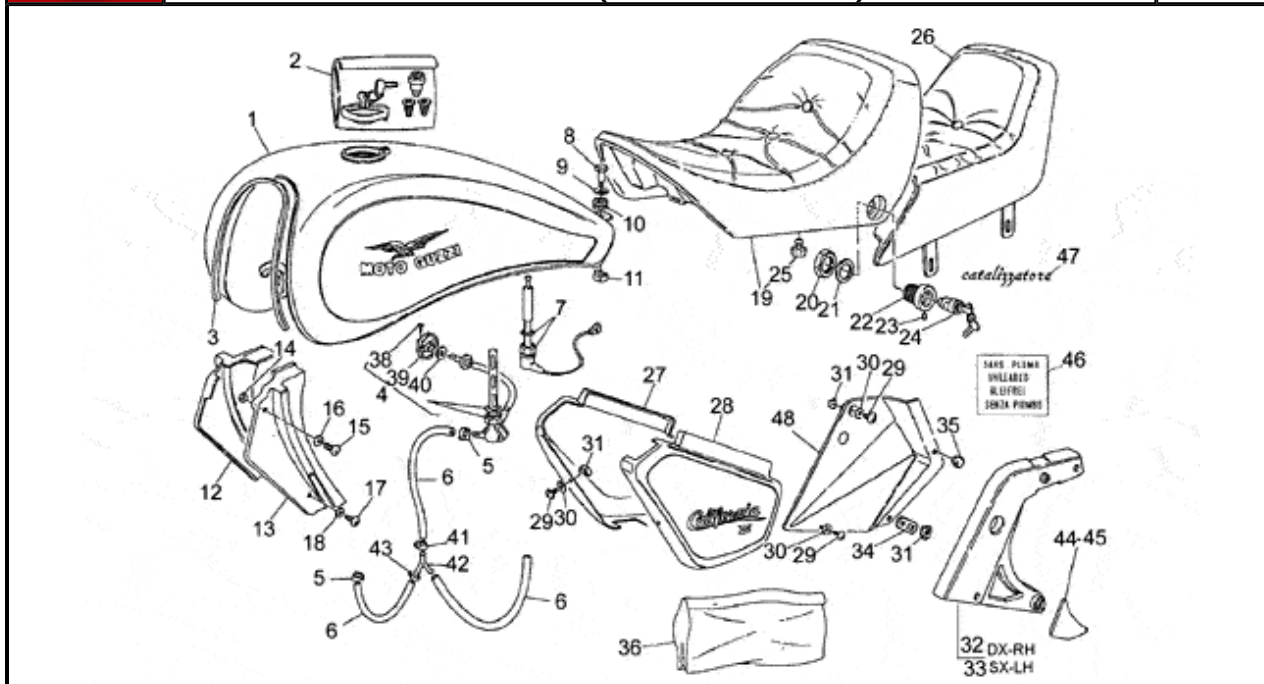

CALIFORNIA III CARBURATORI 1000 1987-1993	GU053	00	TAB N.	04
	BODY-SEAT (FROM FRM VW14081)				

Pos.	Description	Year	I_M_	Country	Version	Code	Q.ty	P.Cod.
1	Fuel tank	-	-	-	-	gr GU291002501	1	
	Fuel tank	-	-	-	-	b GU29100254	1	
2	Lock hardware kit	-	-	-	-	GU29736961	1	
3	Gasket	-	-	-	-	GU00823931070	1	
4	Fuel cock	-	-	-	-	GU29105450	1	
5	Hose clamp	-	-	-	-	GU28108410	3	
6	Rubber pipe 12,5X7,8 5/16"	-	-	-	-	GU00823956080	1	
7	Fuel level sensor	-	-	-	-	GU29103050	1	
8	Screw	-	-	-	-	GU29103250	1	
9	Washer	-	-	-	-	GU95000210	1	
10	Rubber spacer	-	-	-	-	GU91551131	1	
11	Captive nut	-	-	-	-	GU92660801	1	
12	RH rear wall	-	-	-	-	GU29472451	1	
13	LH rear wall	-	-	-	-	GU29472951	1	
14	Rubber spacer	-	-	-	-	GU93110082	2	
15	Screw	-	-	-	-	GU98230812	2	
16	Washer	-	-	-	-	GU95001208	2	
17	Screw	-	-	-	-	GU98230612	2	
18	Washer	-	-	-	-	GU95001206	2	
19	Driver saddle	-	-	-	T1	GU29460680	1	
20	Nut	-	-	-	-	GU92700241	1	
21	Stem plug washer	-	-	-	-	GU18513560	1	
22	Bush	-	-	-	-	GU29573470	1	
23	Dowel	-	-	-	-	GU98460106	1	
24	Saddle lock	-	-	-	-	GU35782780	1	
25	Drift	-	-	-	-	GU29461650	4	
26	Rear saddle	-	-	-	-	GU29464050	1	
27	RH side panel	-	-	-	-	gr GU294762501	1	
	RH side panel	-	-	-	-	n GU29476252	1	
	RH side panel	-	-	-	-	az-v GU29476272	1	
	RH side panel	-	-	-	-	a-b GU29476251	1	
28	LH side panel	-	-	-	-	a-b GU29476351	1	
	LH side panel	-	-	-	-	gr GU294763601	1	
	LH side panel	-	-	-	-	az-v GU29476361	1