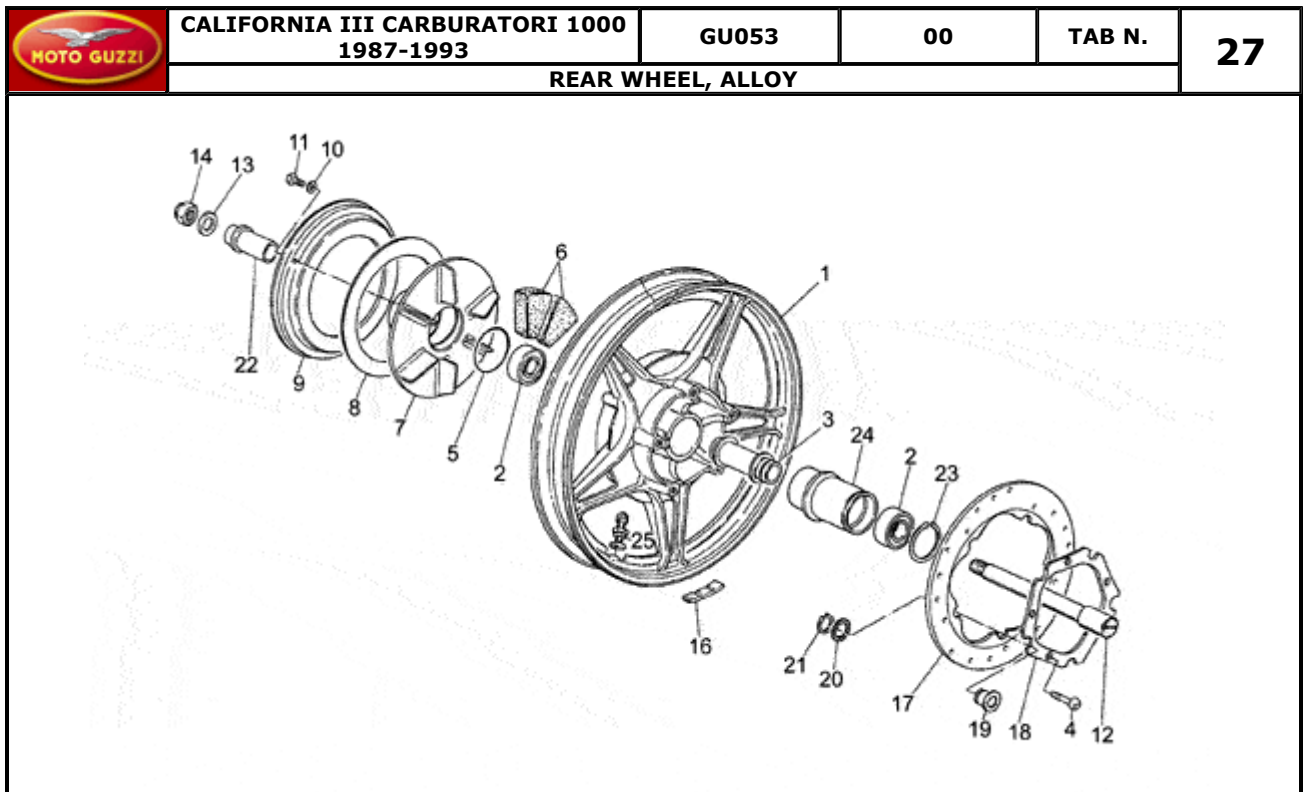

Pos.	Description	Year	I_M	Country	Version	Code	Q.ty	P.Cod.
1	Rear wheel	-	-	-	-	GU29630650	1	
2	Ball bearing 20X47X14	-	-	-	-	GU92204220	2	
3	Bearing internal spacer	-	-	-	-	GU14634050	1	
4	Screw	-	-	-	-	GU98230825	5	
5	O-ring	-	-	-	-	GU90706490	1	
6	Rubber cush drive hub	-	-	-	-	GU01336800	12	
7	Flexible coupling disc	-	-	-	-	GU14335203	1	
8	Ring	-	-	-	-	GU14335350	1	
9	Flange	-	-	-	-	GU14335650	1	
10	Spring washer 8x15x0,3	-	-	-	-	GU61270300	3	
11	Hex screw M6X20	-	-	-	-	GU98054320	3	
12	Rear wheel spindle	-	-	-	-	GU28633300	1	
13	Washer	-	-	-	-	GU14634400	1	
14	Nut	-	-	-	-	GU29616450	1	
16	Counterweight	-	-	-	-	GU14616150	1	
17	Outer brake disk	-	-	-	-	GU28613670	1	
18	Inner brake disk	-	-	-	-	GU28613770	1	
19	Bush	-	-	-	-	GU28613560	5	
20	Belleville spring	-	-	-	-	GU28618860	5	
21	Circlip	-	-	-	-	GU90271022	5	
22	Spacer	-	-	-	-	GU17634150	1	
23	Circlip	-	-	-	-	GU90271055	1	
24	Hub	-	-	-	-	GU14632250	1	
25	Air valve	-	-	-	-	GU28617760	1