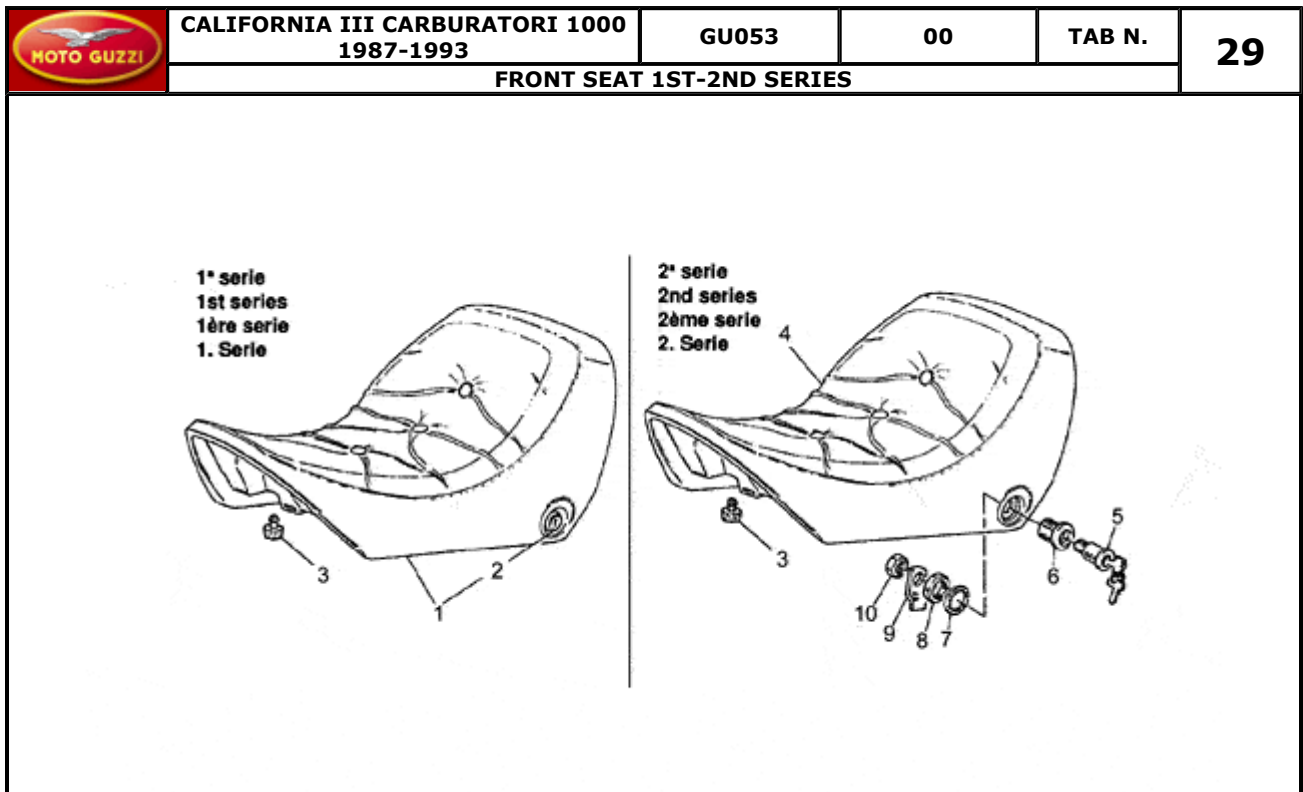

Pos.	Description	Year	I_M	Country	Version	Code	Q.ty	P.Cod.
1	Driver saddle	-	-	-	1A	-	GU29460550	1
2	Saddle lock	-	-	-	1A	-	GU29468750	1
3	Drift	-	-	-	-	-	GU29461650	4
4	Driver saddle	-	-	-	2A	-	GU29460561	1
5	Saddle lock	-	-	-	2A-O3	-	0000000	1
6	Lock body	-	-	-	-	-	GU29573460	1
7	Ring nut	-	-	-	-	-	GU95021019	1
8	Nut	-	-	-	-	-	GU92608618	1
9	Lever	-	-	-	-	-	GU29462460	1
10	Nut	-	-	-	-	-	GU29468748	1