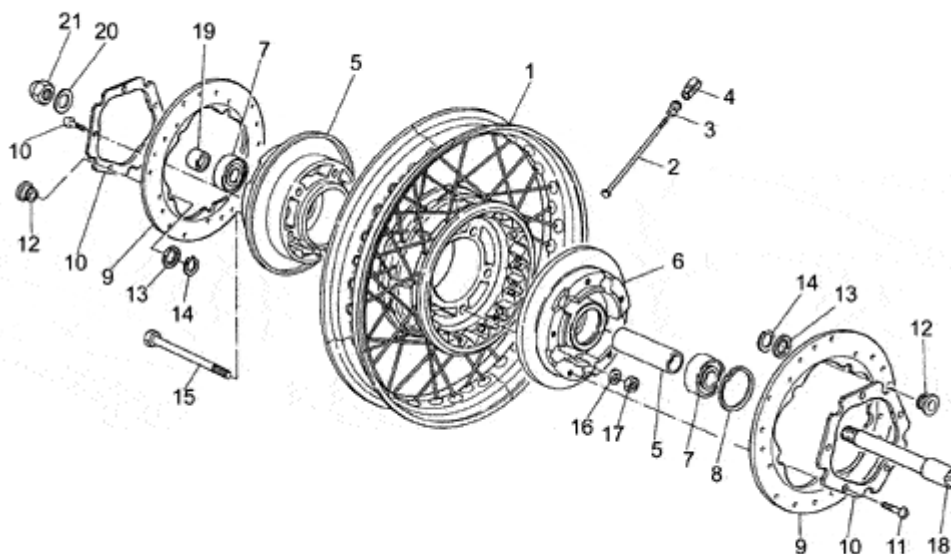

CALIFORNIA III CARBURATORI 1000 1987-1993	GU053	00	TAB N.	25
	FRONT WHEEL, SPOKES				

Pos.	Description	Year	I_M_	Country	Version	Code	Q.ty	P.Cod.
1	Front wheel	-	-	-	-	GU14610371	1	
2	Long spoke	-	-	-	-	GU28611633	40	
3	Nipple	-	-	-	-	GU28611733	40	
4	Counterweight 15 gr.	-	-	-	-	GU12616101	1	
	Counterweight 20 gr.	-	-	-	-	GU12616102	1	
	Counterweight 30 gr.	-	-	-	-	GU12616103	1	
5	Flange	-	-	-	-	GU29620360	2	
6	Spacer	-	-	-	-	GU29615260	1	
7	Ball bearing 20X47X14	-	-	-	-	GU92204220	2	
8	Circlip 47X50,5	-	-	-	-	GU90272047	1	
9	Outer brake disk	-	-	-	-	GU29613650	2	
10	Inner brake disk	-	-	-	-	GU28613770	2	
11	Screw	-	-	-	-	GU98230825	10	
12	Bush	-	-	-	-	GU28613560	10	
13	Belleville spring	-	-	-	-	GU28618860	10	
14	Circlip	-	-	-	-	GU90271022	10	
15	Screw	-	-	-	-	GU98052480	5	
16	Washer 8,4X13X0,8	-	-	-	-	GU14615901	5	
17	Nut	-	-	-	-	GU92630508	5	
18	Front wheel spindle	-	-	-	-	GU29614160	1	
19	Spacer	-	-	-	-	GU29615660	1	
20	Washer 17X27X2	-	-	-	-	GU95004217	1	
21	Nut	-	-	-	-	GU29616450	1