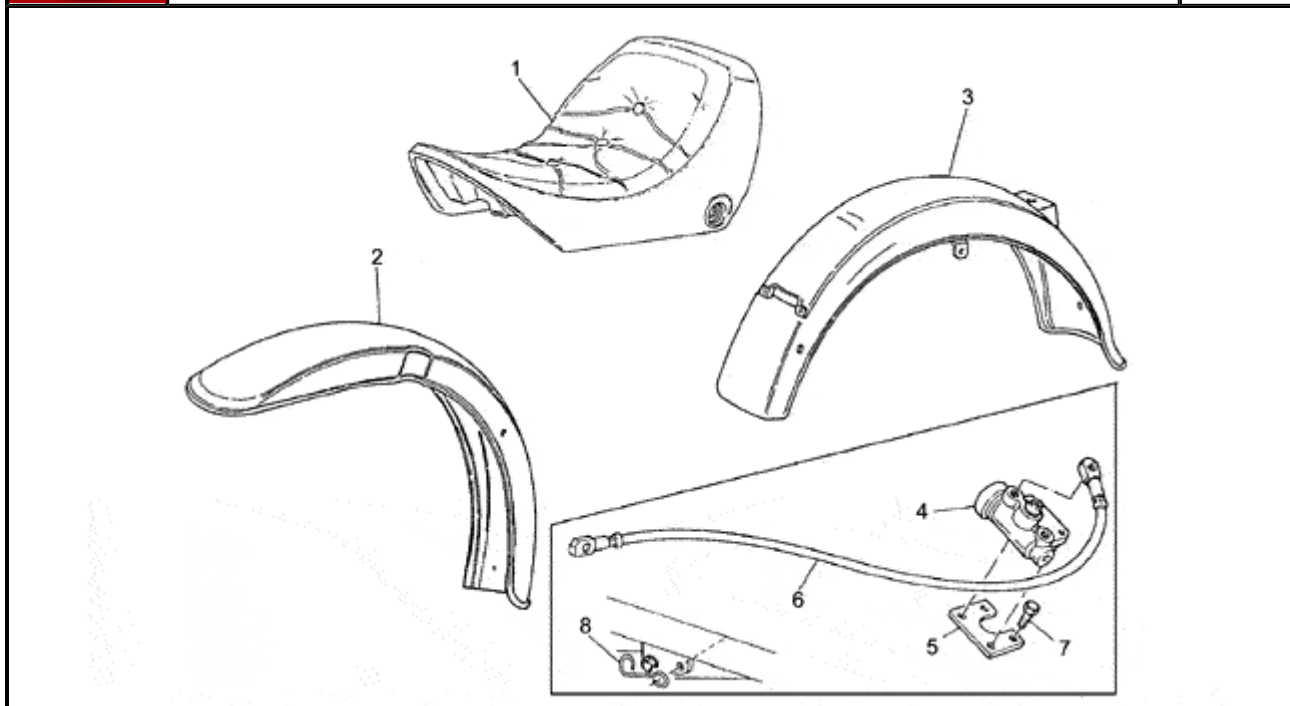

CALIFORNIA III CARBURATORI 1000 1987-1993	GU053	00	TAB N.	20
	MUDGUARDS-SEAT 1991-D				

Pos.	Description	Year	I_M	Country	Version	Code	Q.ty	P.Cod.
1	Driver saddle	-	-	-	-	GU29460561	1	
2	Front mudguard	-	-	-	n	GU29434373	1	
3	Rear mudguard	-	-	-	n	GU29437073	1	
4	Valve	-	-	-	-	GU27668561	1	
5	Support	-	-	-	-	GU29668450	1	
6	Pipe	-	-	-	-	GU17658550	1	
7	Hex screw M6X16	-	-	-	-	GU98054316	2	
8	Cable-guide	-	-	-	-	GU28659700	1