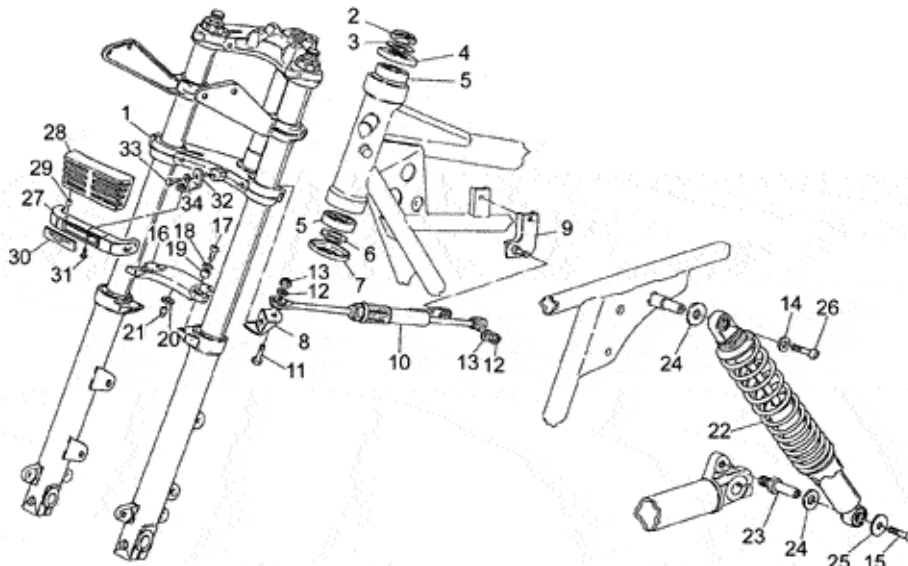

CALIFORNIA III CARBURATORI 1000 1987-1993	GU053	00	TAB N.	30
	FRONT/REAR SHOCK ABSORBER				

Pos.	Description	Year	I_M_	Country	Version	Code	Q.ty	P.Cod.
1	Front fork	-	-	-	-	GU29490252	1	
2	Plug	-	-	-	-	GU18513460	1	
3	Stem plug washer	-	-	-	-	GU18513560	1	
4	Cup	-	-	-	-	GU14494600	1	
5	Tap.roller bearing	-	-	-	-	GU92249225	2	
6	Clearance washer	-	-	-	-	GU14516700	1	
7	Dust cover	-	-	-	-	GU14517000	1	
8	Clamp	-	-	-	-	GU29531850	1	
9	Clamp	-	-	-	-	GU29531050	1	
10	Steering shock absorber	-	-	-	-	GU17530260	1	
11	Screw	-	-	-	-	GU98054325	1	
12	Washer	-	-	-	-	GU95001205	2	
13	Nut	-	-	-	-	GU92602206	2	
14	Spring washer 8x15x0,3	-	-	-	-	GU61270300	4	
15	Screw	-	-	-	-	GU98230816	2	
16	Stabilization plate	-	-	-	-	GU29436650	1	
17	Screw	-	-	-	-	GU98230816	4	
18	O-ring	-	-	-	-	GU90706092	8	
19	Bush	-	-	-	-	GU29436450	4	
20	Rubber spacer	-	-	-	-	GU93110060	1	
21	Pin	-	-	-	-	GU29439550	1	
22	Rear shock absorber	-	-	-	-	GU28550240	2	
23	Pin	-	-	-	-	GU29541850	1	
24	Washer	-	-	-	-	GU95100535	4	
25	Washer	-	-	-	-	GU95100239	2	
26	Top screw	-	-	-	-	GU98230822	2	
	Screw	-	-	-	-	GU98230840	2	
27	Guard	-	-	-	-	GU29751350	1	
28	Turn indicator support grill	-	-	-	-	GU23505810	1	
29	Pin	-	-	-	-	GU23922210	2	
30	Trademark sticker	-	-	-	-	GU28769533	1	
31	Screw	-	-	-	-	GU28576047	1	
32	Clamp	-	-	-	-	GU29578800	1	
33	Hex screw M6X16	-	-	-	-	GU98054316	1	
34	Washer	-	-	-	-	GU95001206	1