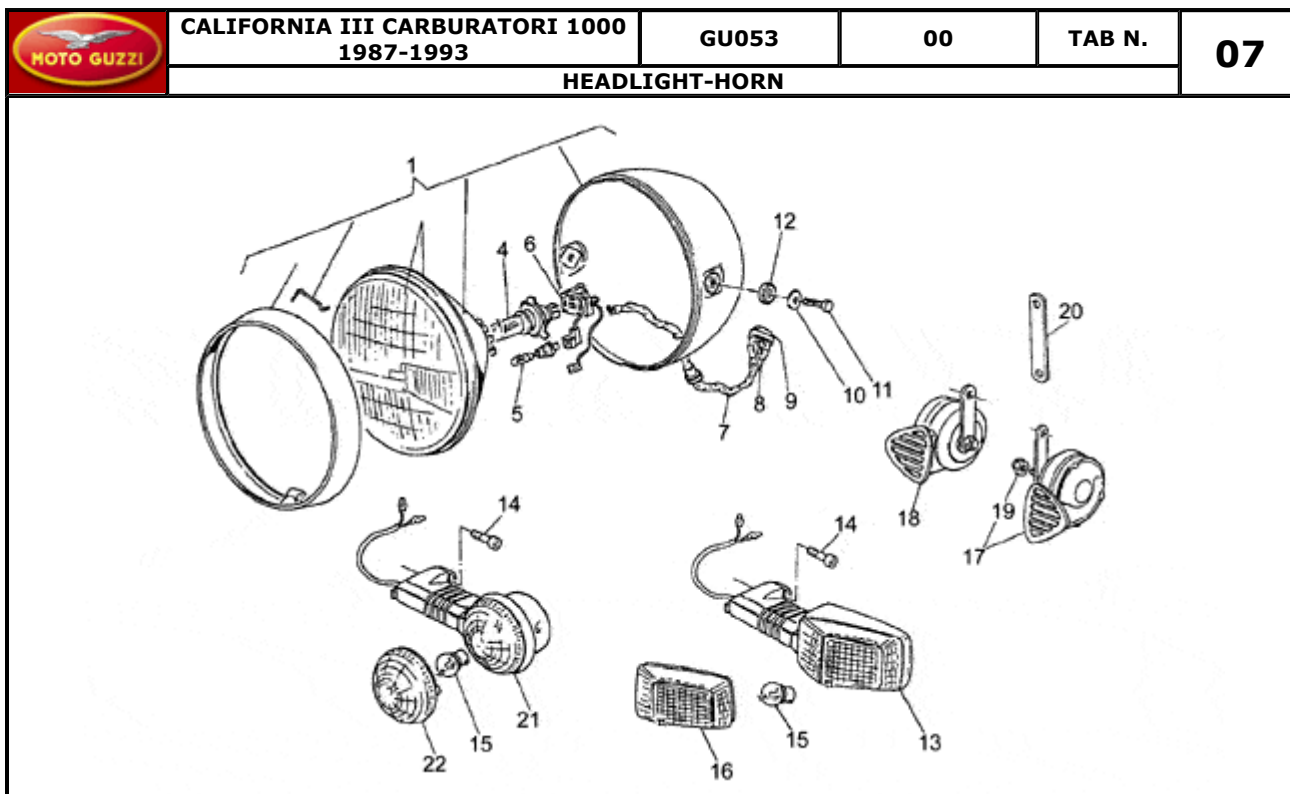

Pos.	Description	Year	I_M	Country	Version	Code	Q.ty	P.Cod.
1	Optical group	-	-	-	-	GU29740500	1	
4	Lamp 12V-55/60W	-	-	-	-	GU93450232	1	
5	Lamp 12V-4W	-	-	-	-	GU93450119	1	
6	Main switch	-	-	-	-	GU17740364	1	
7	Headlight wiring w/harness	-	-	-	-	GU29746900	1	
8	Cap	-	-	-	-	GU17755760	1	
9	4-way connector	-	-	-	-	GU17755860	1	
10	Washer	-	-	-	-	GU95004208	2	
11	Screw	-	-	-	-	GU98054520	2	
12	Spacer	-	-	-	-	GU14439800	2	
13	Turn indicator	-	-	-	1A	GU23750670	2	
14	Screw	-	-	-	-	GU98612320	2	
15	Lamp 12V-10W	-	-	-	-	GU93450127	2	
16	Turn indicator lens	-	-	-	1A	GU23753710	1	
17	Horn	-	-	-	-	GU29743752	1	
18	Horn	-	-	-	-	GU29743753	1	
19	Nut	-	-	-	-	GU92602206	2	
20	Clamp	-	-	-	-	GU29743651	4	
21	Turn indicator	-	-	-	2A	GU29751660	2	
22	Turn indicator lens	-	-	-	2A	GU29753760	2