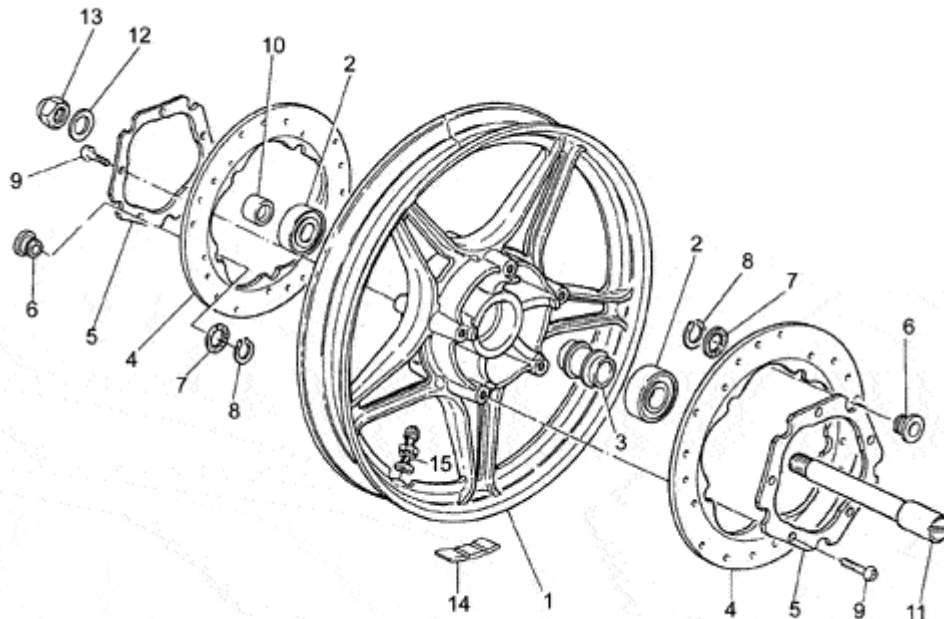

**CALIFORNIA III CARBURATORI 1000
1987-1993**

GU053

00

TAB N.

26

FRONT WHEEL, ALLOY

Pos.	Description	Year	I_M	Country	Version	Code	Q.ty	P.Cod.
1	Front wheel	-	-	-	-	GU29610350	1	
2	Bearing	-	-	-	-	GU92204221	2	
3	Bearing internal spacer	-	-	-	-	GU17615360	1	
4	Outer brake disk	-	-	-	-	GU29613650	2	
5	Inner brake disk	-	-	-	-	GU28613770	2	
6	Bush	-	-	-	-	GU28613560	10	
7	Belleville spring	-	-	-	-	GU28618860	10	
8	Circlip	-	-	-	-	GU90271022	10	
9	Screw	-	-	-	-	GU98230825	10	
10	Spacer	-	-	-	-	GU17616360	1	
11	Front wheel spindle	-	-	-	-	GU17614160	1	
12	Washer 17X27X2	-	-	-	-	GU95004217	1	
13	Nut	-	-	-	-	GU29616450	1	
14	Counterweight	-	-	-	-	GU14616150	1	
15	Air valve	-	-	-	-	GU28617760	1